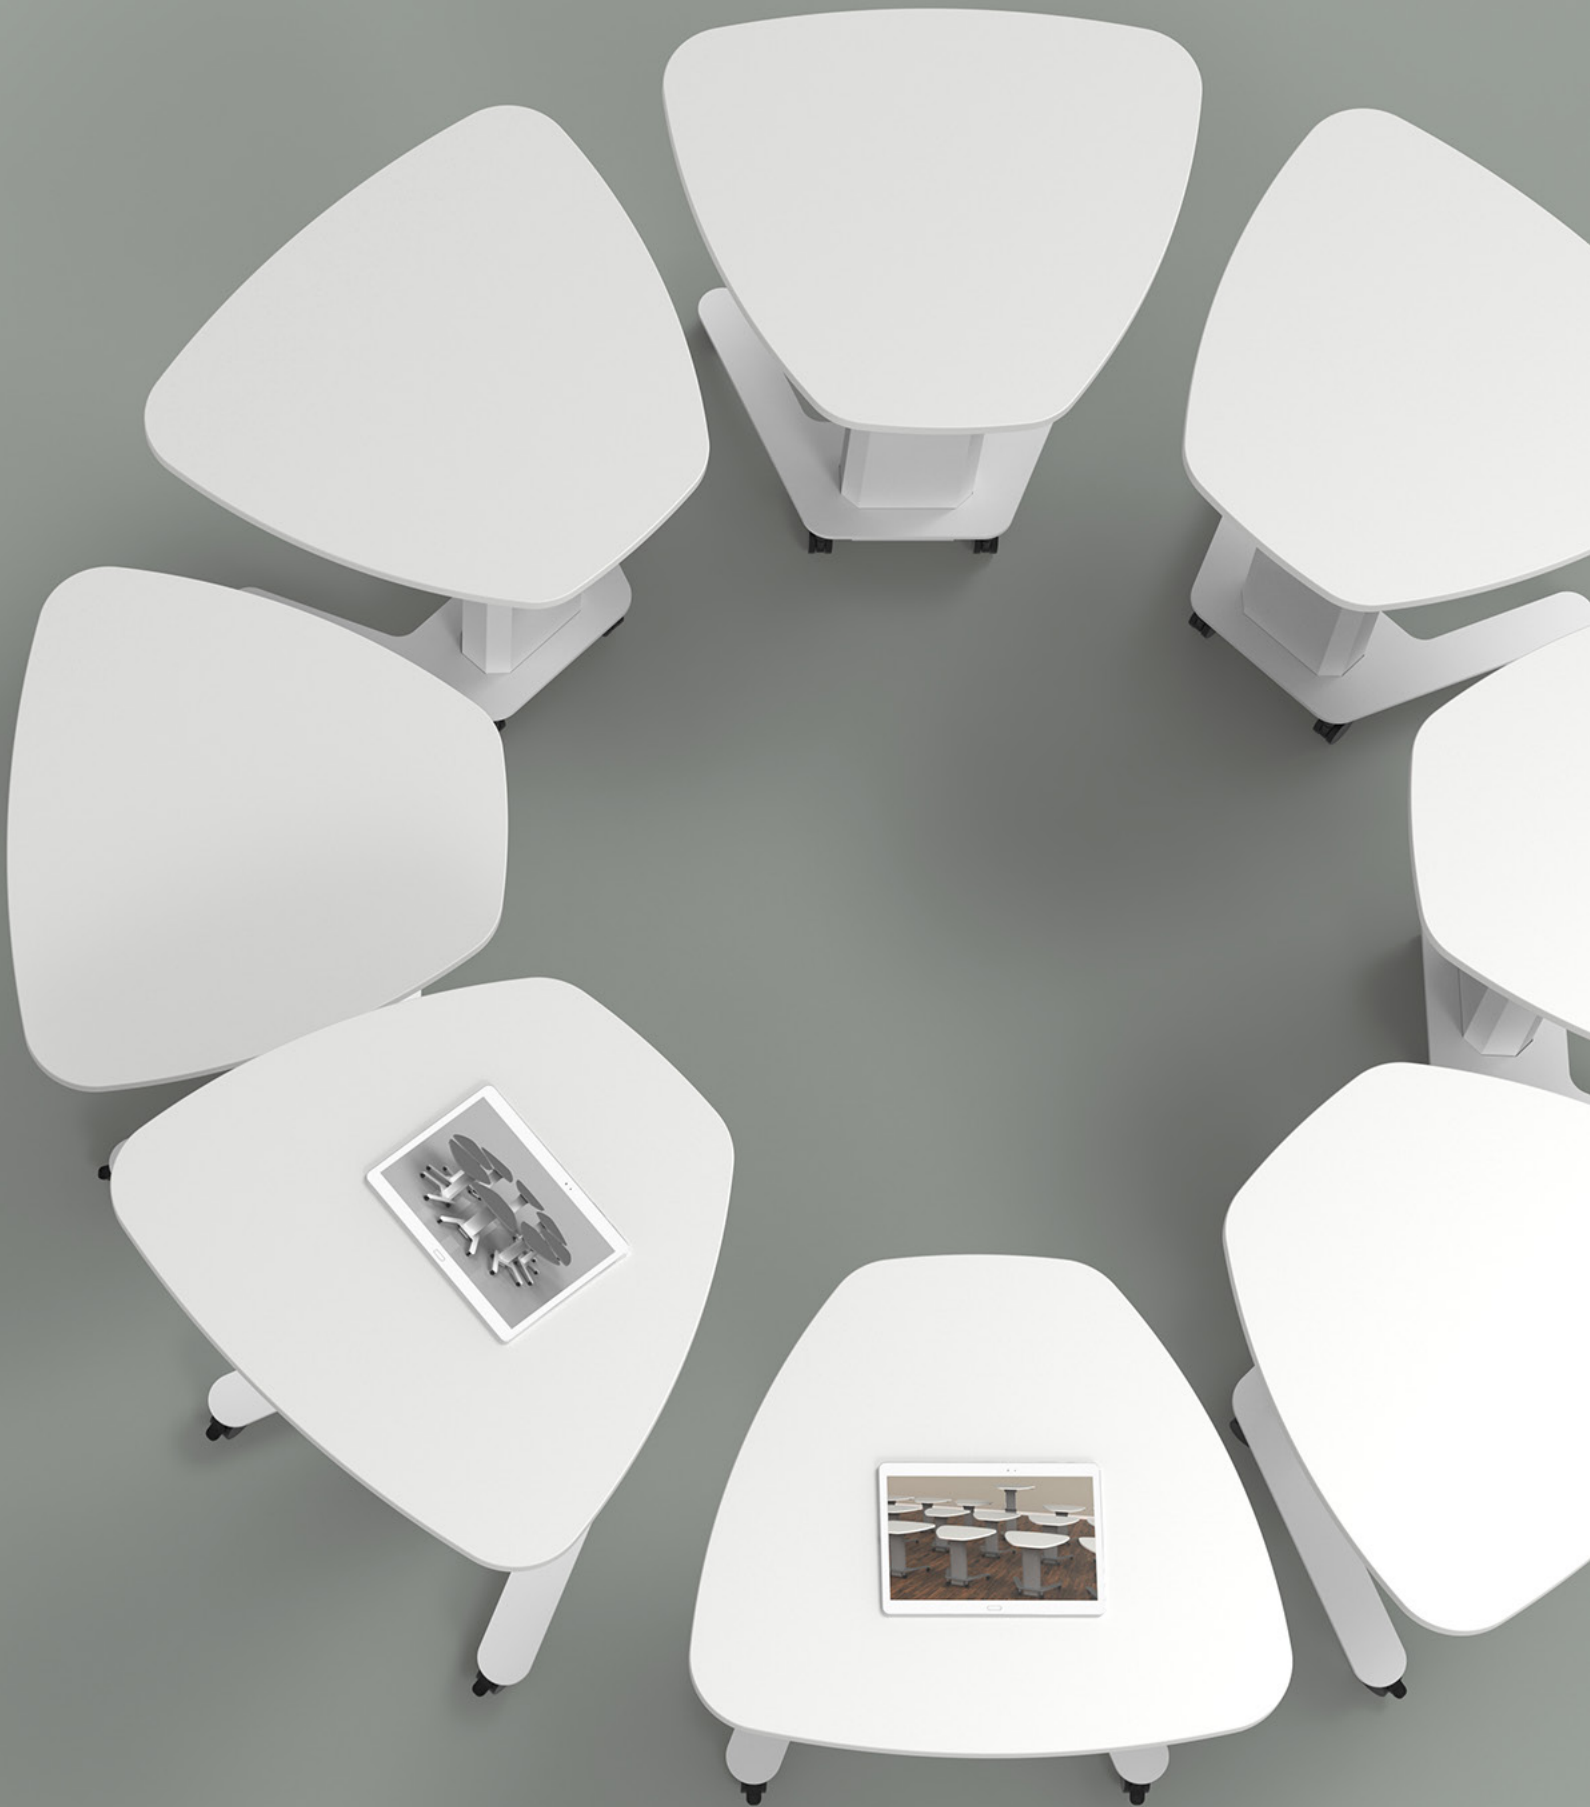

# HAT Contract and SiS Ergo Launch Safe Spaces Curated Office and Home Collections Meet Evolving Workspace Needs

**HAT** Contract and SiS Ergo, leading workspace ergonomic brands of parent company Innovative Office Products (IOP), has announced the launch of Safe Spaces, a new initiative designed to meet the needs of the evolving workspace environment. Safe Spaces is comprised of two distinct collections: The Office Collection and the Home Collection. Curated from HAT Contract and SiS Ergo's extensive product offerings, solutions in each collection directly address the elevated need for safety, wellness, human connectivity and productivity. Both the Home and Office product solutions were selected for their quick-delivery, easy set-up, simple cleanability and immediate use. The launch marks the beginning of an ongoing effort to meet workplace and home office needs; additional products will be added to each collection frequently.

## PRODUCTS

maple surface options. At-home adaptability is made easy through HAT Contract's Winston series, a retrofit solution that transforms any desk into an immediate sit-stand workspace. End-users desiring a fixed solution can turn to HAT Contract's Mid-HAT adjustable base and work surface. Its one-touch electric base creates the

The Mesa Slide Divider with an above-desk height of 24" is lightweight and portable. It can be quickly slipped on or off any desking area, offering privacy or collaboration as needed. The Mesa Wrap Divider provides three protective surfaces that enclose a desk, adding division between individual workspaces. Available in iced

sign allows for multiple configurations and adaptability. The tables can be easily arranged for training, small-group breakout sessions or larger team meetings. With an option to add a dry-erase white board laminate, the tables instantly become a source for sharing or presenting. Notes taken on the surface top can be flipped 90-degrees